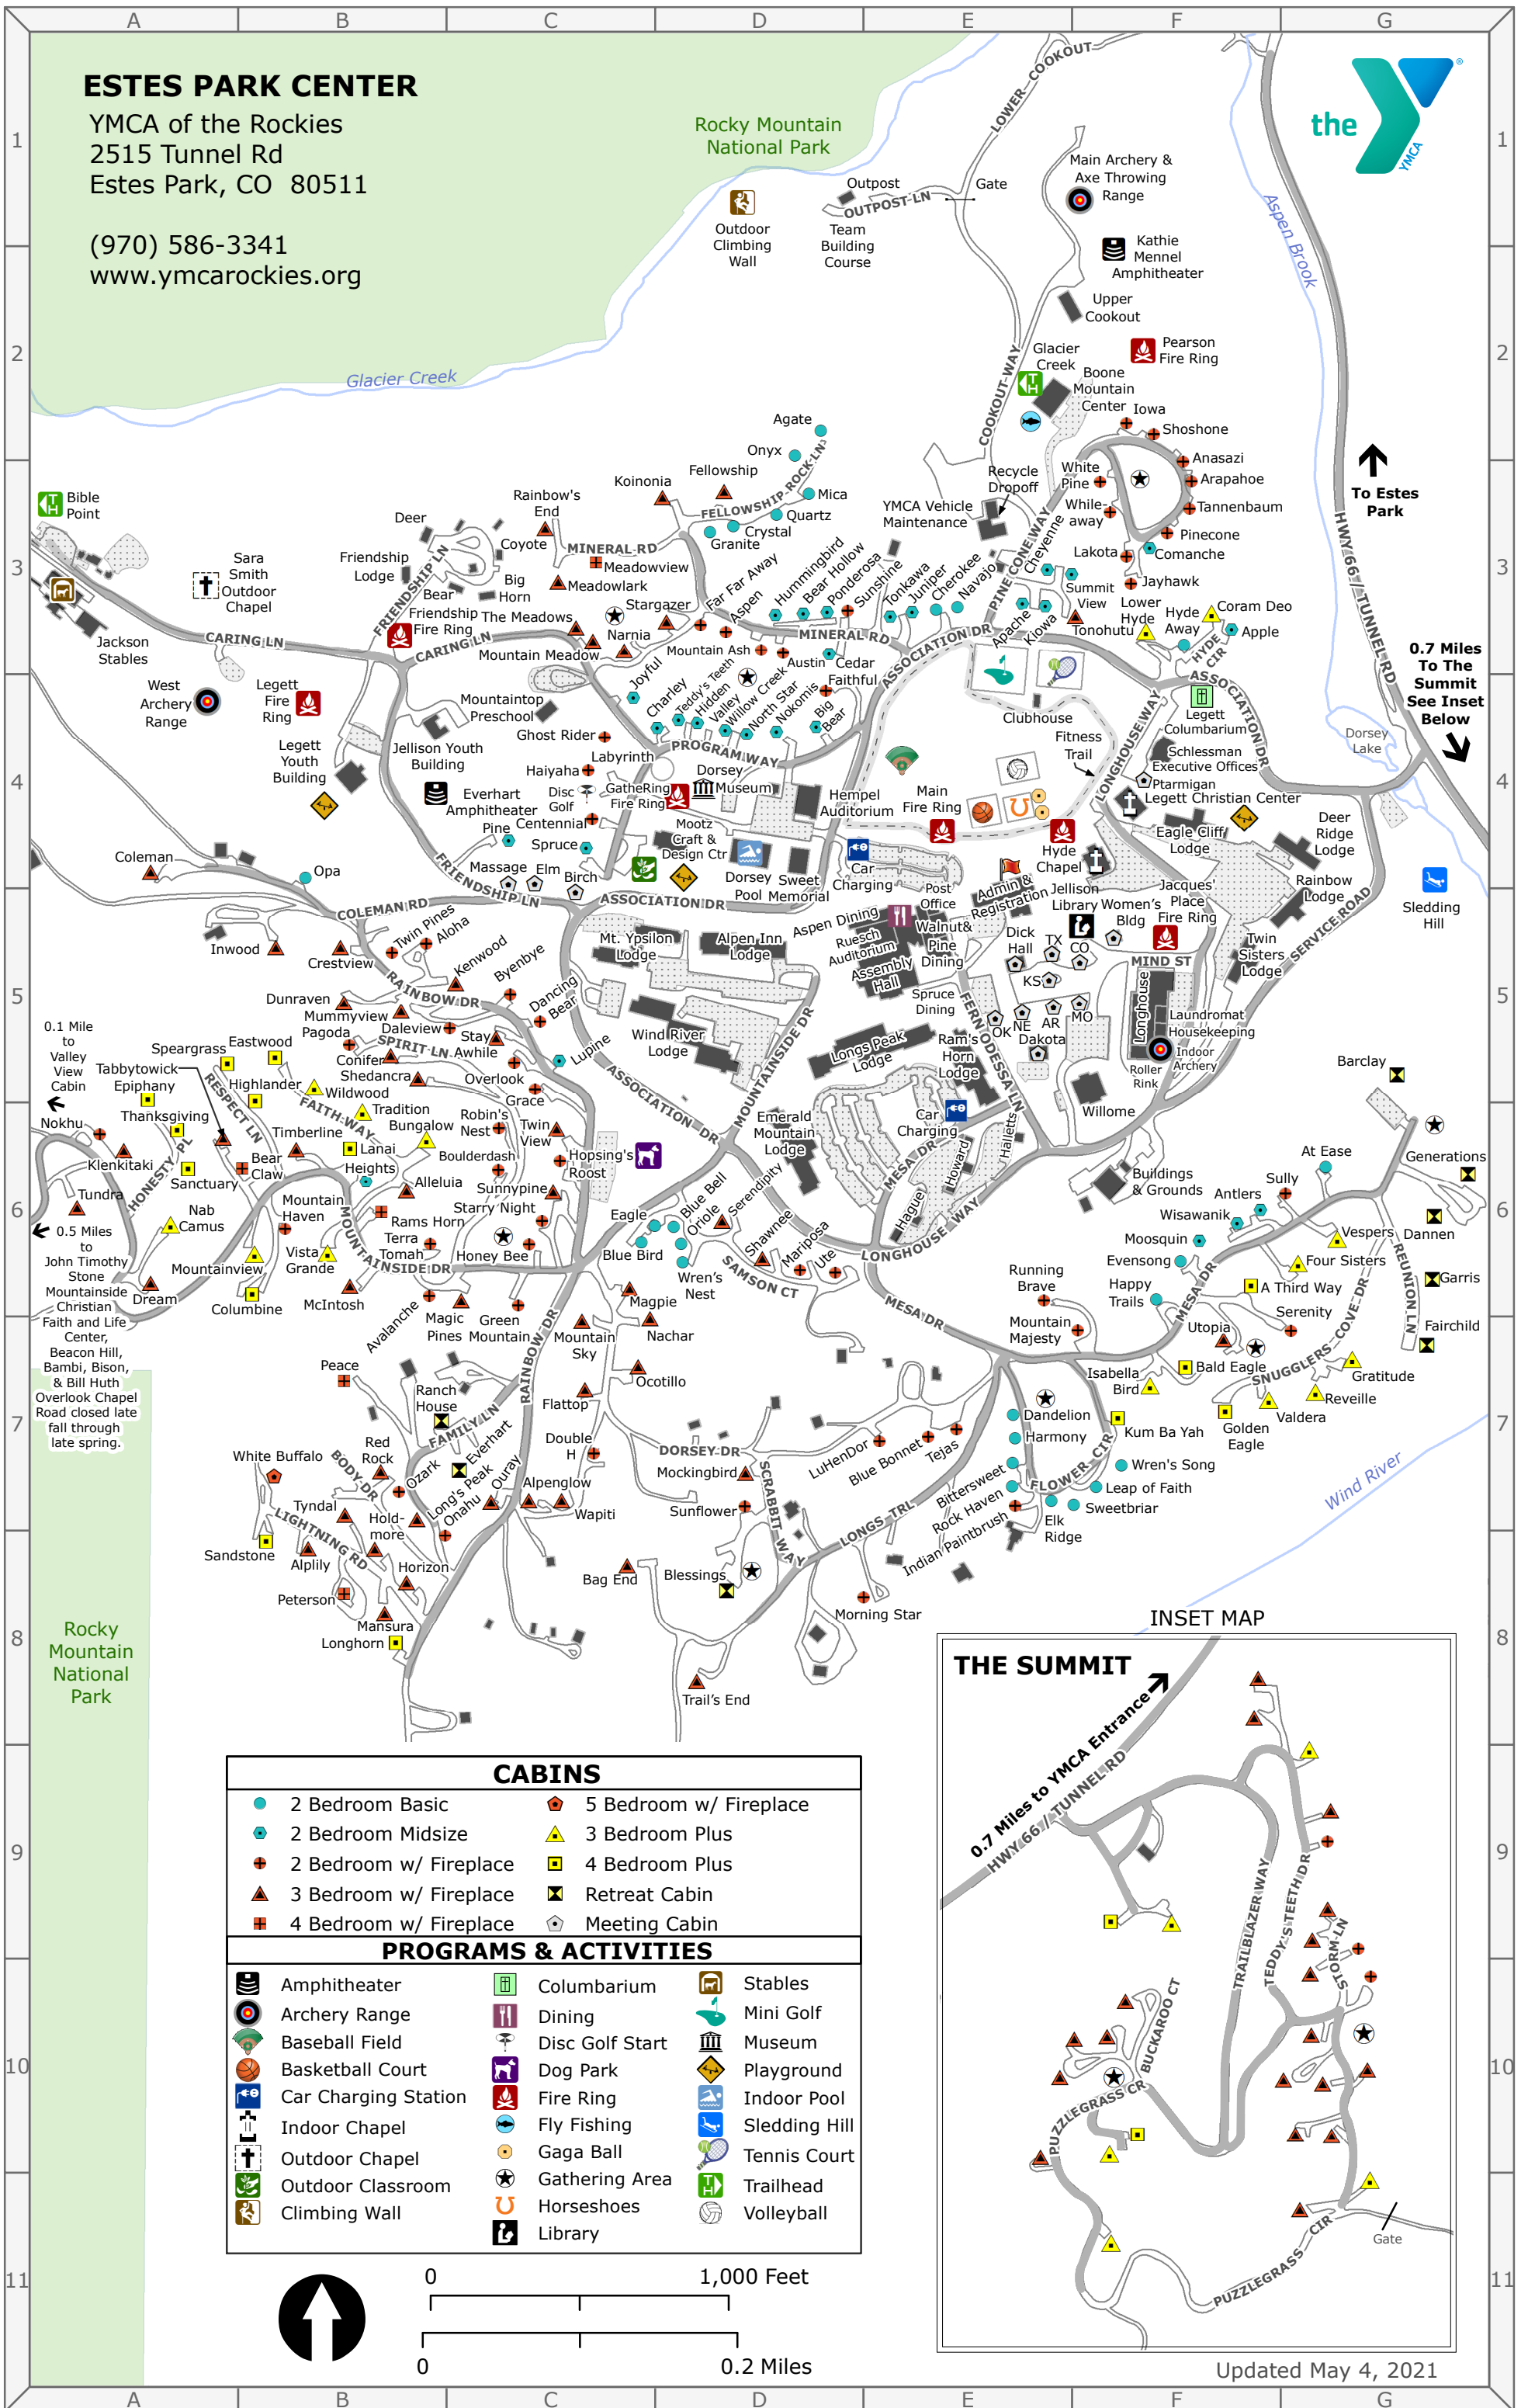

ESTES PARK CENTER

YMCA of the Rockies
2515 Tunnel Rd
Estes Park, CO 80511

(970) 586-3341
www.ymcarockies.org

Rocky Mountain National Park