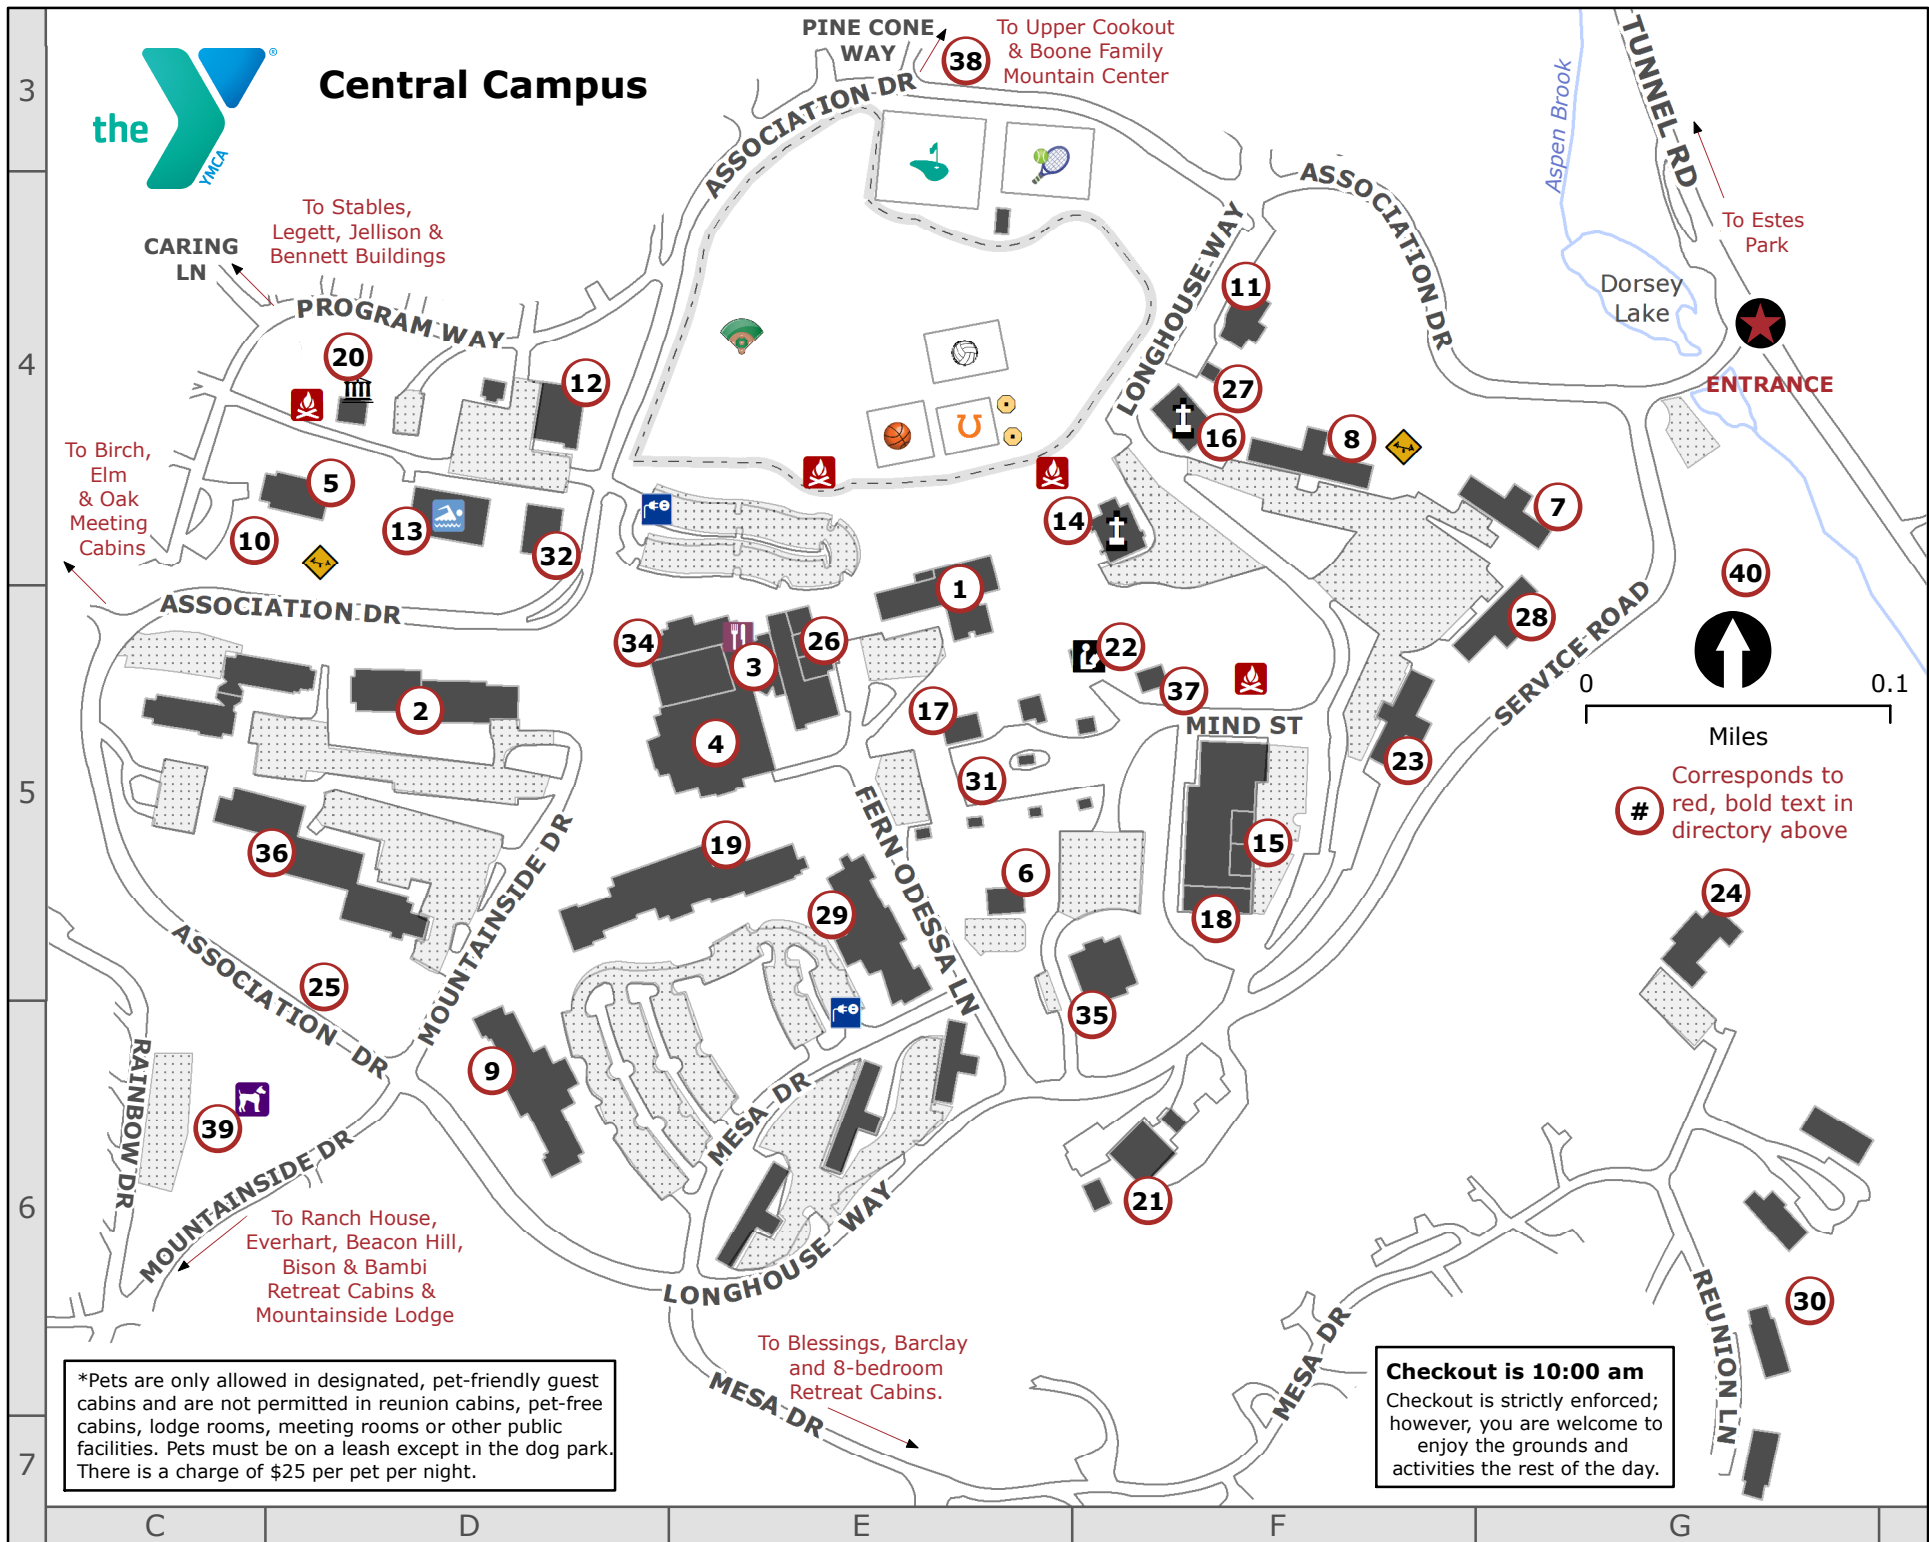

*Campfires are permitted in designated campfire sites only; dial 1104 for availability and pricing. Charcoal grills are prohibited.
*Do not attempt to feed or approach wild animals. Please use bear-proof trash cans for afternoon collection. DO NOT leave food outside in coolers, on window sills or in cars.

*Pets are only allowed in designated, pet-friendly guest cabins and are not permitted in reunion cabins, pet-free cabins, lodge rooms, meeting rooms or other public facilities. Pets must be on a leash except in the dog park. There is a charge of $25 per pet per night.

Checkout is 10:00 am
Checkout is strictly enforced; however, you are welcome to enjoy the grounds and activities the rest of the day.