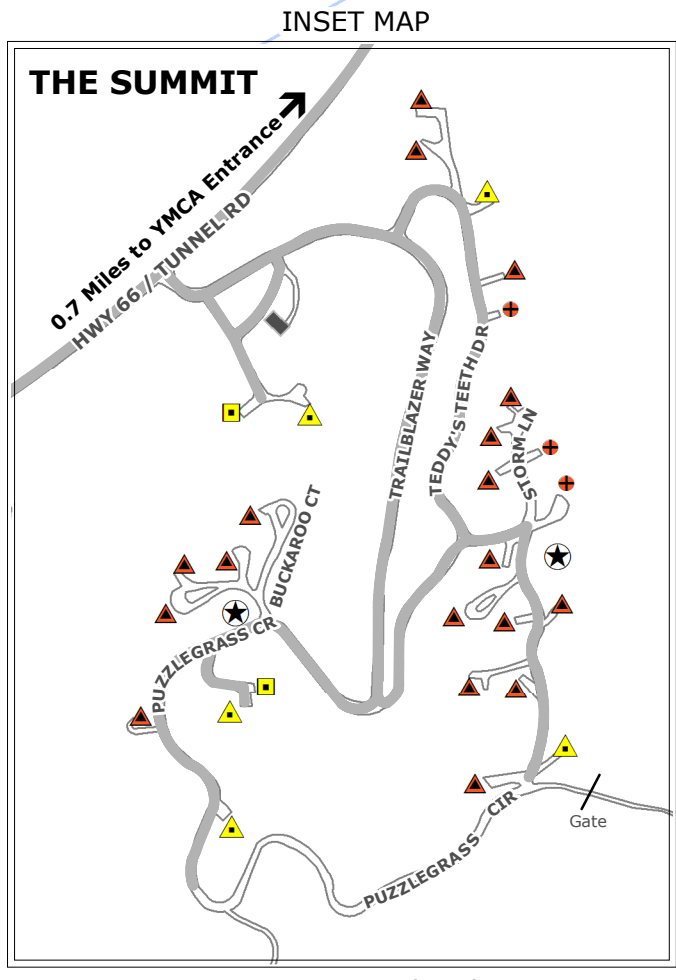

Updated May 4, 2021

Guest Cabins & Lodging			
A Third Way	6F	<b>Deer Ridge Lodge- 7</b>	4G Longhorn
Aerie	10G	Double H	7C Long's Peak
Aftermath	10F	Dream	6A <b>Longs Peak Lodge- 19</b>
Agate	2D	Dunraven	5B Lower Hyde
Alleluia	6B	Eagle	6C LuHenDor
Aloha	5B	<b>Eagle Cliff Lodge- 8</b>	4F Lupine
<b>Alpen Inn Lodge- 2</b>	5D	Eagle's Nest	9F Magic Pines
Alpenglow	7C	Eastwood	5B Maggie
Alpily	8B	Elk Ridge	7E Mansura
Anasazi	3F	<b>Emerald Mtn Lodge- 9</b>	6D Mariposa
Antlers	6F	Epiphany	5A McIntosh
Apache	3E	Evensong	6F Meadowlark
Apple	3F	Everhart Retreat Cabin	7C Meadows, The
Arapahoe	3F	Fairchild Retreat Cabin	7G Meadowview
Aspen	3D	Faithful	4D Mica
At Ease	6G	Far Far Away	3D Mockingbird
Austin	3D	Fellowship	3D Moosquin
Avalanche	6B	Flattop	7C Morning Star
Bag End	8C	Four Sisters	6G Mountain Ash
Bald Eagle	7F	Garris Retreat Cabin	6G Mountain Haven
Bambi Retreat Cabin	7A	Generations Retreat Cabin	6C Mountain Majesty
Barbarosa	10G	Ghost Rider	4G Mountain Meadow
Beacon Hill Retreat Cabin	7A	Golden Eagle	7F Mountain Sky
Bear Claw	6B	Grace	5C Mountainside Lodge
Bear Hollow	3D	Granite	3D Mountainview
Bear's Den	8F	Gratitude	7G Mummyview
Big Bear	4D	Green Mountain	6C Nab Camus
Big Horn Annex	7A	Grey Eagle	10E Nachar
Birdsong	10E	Hiayaha	4C Narnia
Bison Retreat Cabin	7A	Happy Trails	6F Navajo
Bittersweet	7E	Harmony	7E Nokhu
Black Bear	9G	Heights	6B Nokomis
Black Elk	9G	Hidden Valley	4D North Star
Blessings Retreat Cabin	8D	Highlander	5B Ocotillo
Blue Bell	6D	Hitali	11G 'Ohana
Blue Bird	6C	Holdmore	8B Onahu
Blue Bonnet	7E	Honey Bee	6C Onyx
Boulderdash	6C	Hopsing's Roost	6C Opa
Brady	10G	Horizon	8B Oriole
Bugle Run	9G	Humming Bird	3D Ouray
Bungalow	6B	Hyde Away	3F Overlook
Byenbye	5C	Indian Paintbrush	7E Ozark
Cabler	8F	Inwood	5B Pagoda
Cedar	3D	Iowa	2F Peace
Centennial	4C	Isabella Bird	7F Peterson
Charley	4D	Jayhawk	3F Pika
Cherokee	3E	Jeremiah	9F Pine
Cheyenne	3E	Joyful	4C Pinecone
Coleman	4A	Juniper	3E Ponderosa
Columbine	6B	Kenwood	5C Poppy Point
Comanche	3F	Kiowa	3E Quartz
Conifer	5B	Klenkitaki	6A <b>Rainbow Lodge - 28</b>
Coram Deo	3F	Koinonia	3D Rainbow's End
Crestview	5B	Kum Ba Yah	7F Ram's Horn
Crystal	3D	Lakota	3F <b>Ram's Horn Lodge- 29</b>
Daleview	5C	Lanai	6B Ranch House
Dancing Bear	5C	Leap of Faith	7F Red Rock
Dandelion	7E	Legacy	10F Redbud
Dannen Retreat Cabin	6G	Lone Star	10G Reveille
			Robin's Nest